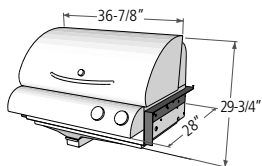

Cook Number Grills also come with our Outdoor Kitchens!

MODEL NUMBERS & SPECIFICATIONS FOR ALL COOK NUMBER GRILLS

Gas Grills with Grill Cart

36" MODELS: LG36C, JAG36C

24" MODELS: LG24C, JAG24C

Portable Gas Grill

MODEL: CNG-TRAVELER

Gas Grill Heads for Outdoor Kitchen Islands

36" MODELS: LG36i, JAG36

24" MODELS: LG24i, JAG24

Portable Electric Grills

MODELS: CNE20, LG20i/e, JAG20

2015 Silver Bell Drive • Suite 195 • Eagan, MN 55122
Toll Free: 1-866-303-4028 • Sales@OutdoorRooms.com