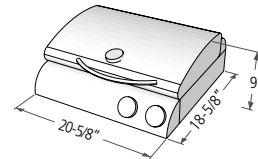

Cook Number Grills also come with our Outdoor Kitchens!

MODEL NUMBERS & SPECIFICATIONS FOR ALL COOK NUMBER GRILLS

Gas Grills with Grill Cart

36" MODELS: LG36C, JAG36C

24" MODELS: LG24C, JAG24C

Portable Gas Grill

MODEL: CNG-TRAVELER

Gas Grill Heads for Outdoor Kitchen Islands

36" MODELS: LG36i, JAG36

24" MODELS: LG24i, JAG24

Portable Electric Grills

MODELS: CNE20, LG20i/e, JAG20

2015 Silver Bell Drive • Suite 195 • Eagan, MN 55122
Toll Free: 1-866-303-4028 • Sales@OutdoorRooms.com