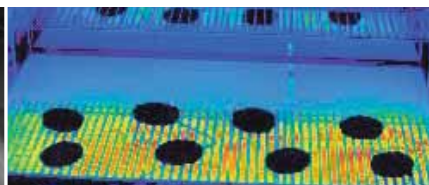

Bistro 36" w/British Granite Top
Black Glass Doors
Model # PBC-GRGD-K

Deck Rail Mount Grill Shelf
Model # GS-RM

French Colonial Cart
Model # FCC36

Exclusive Turbo Igniter

Finally! A sparking system that really fires things up.

No Hot or Cold Spots

Convection technology gives you true even heating.

Porcelain-coated Searing Plate

Sear in the juices of your favorite meats and vegetables.

Removable Convection Plate

Easy to remove, easy to clean.