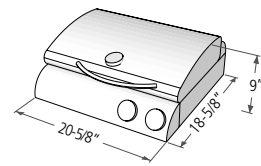

Cook Number Grills also come with our Outdoor Kitchens!

MODEL NUMBERS & SPECIFICATIONS FOR ALL COOK NUMBER GRILLS

Gas Grills with Grill Cart

36" MODELS: LG36C, JAG36C

24" MODELS: LG24C, JAG24C

Portable Gas Grill

MODEL: CNG-TRAVELER

Gas Grill Heads for Outdoor Kitchen Islands

36" MODELS: LG36i, JAG36

24" MODELS: LG24i, JAG24

Portable Electric Grills

MODELS: CNE20, LG20i/e, JAG20

2015 Silver Bell Drive • Suite 195 • Eagan, MN 55122
Toll Free: 1-866-303-4028 • Sales@OutdoorRooms.com