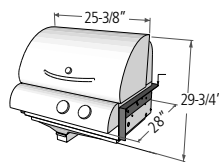

Cook Number Grills also come with our Outdoor Kitchens!

MODEL NUMBERS & SPECIFICATIONS FOR ALL COOK NUMBER GRILLS

Gas Grills with Grill Cart

36" MODELS: LG36C, JAG36C

24" MODELS: LG24C, JAG24C

Portable Gas Grill

MODEL: CNG-TRAVELER

Gas Grill Heads for Outdoor Kitchen Islands

36" MODELS: LG36i, JAG36

24" MODELS: LG24i, JAG24

Portable Electric Grills

MODELS: CNE20, LG20i/e, JAG20

2015 Silver Bell Drive • Suite 195 • Eagan, MN 55122
Toll Free: 1-866-303-4028 • Sales@OutdoorRooms.com